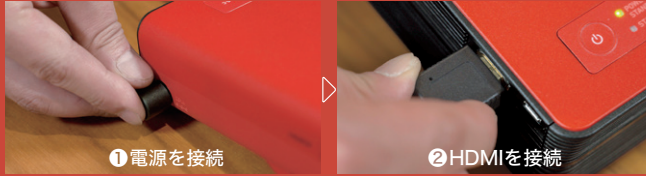

出席者を待たせずプレゼン開始

スマートスタート 2ステップ投映

FORESIGHT VIEWは、「①電源ケーブルを接続」「②HDMIケーブルを接続」の最短わずか2ステップで自動電源ON。約5秒で投映ができ、出席者を待たせません。貴重な対面機会を最大限に活用することができます。

①電源を接続

②HDMIを接続

投映場所に左右されない

縦横台形補正&無段階角度調整

縦横台形補正

無段階角度調整